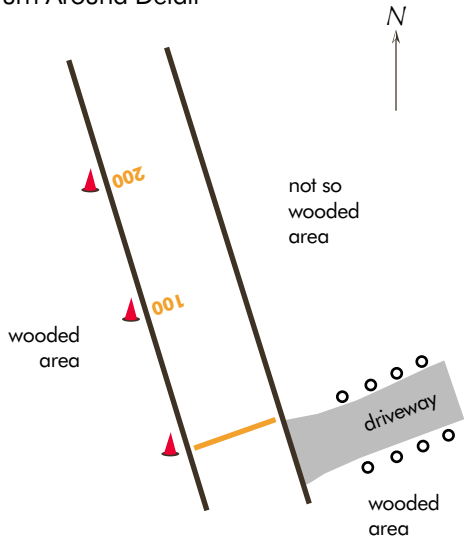

Tuesday Night Time Trial (TnTT)

Flagler Beach, Florida

8.62 miles / 13.8k

info/results - bikeracing.wordpress.com

start/finish line at 29°28'23.1"N, 81°08'40.3"W

turn around at 29°24'53.8"N, 81°07'10.4"W

distances

A to **B** 1.40 miles

B to **C** 0.63 miles

C to **D** 1.66 miles

D to **E** 0.62 miles

Notes

P Parking - in park on north side of 100. Also there are a couple shopping centers as shown. Don't block any side roads or driveways and be nice to the locals.

Shoulders/bikelanes - none.

Timer Tom cell # 386.986.9602

*Well, it was a Food Lion. Now it's an unFood Lion.

Turn Around Detail

items in orange are painted on road

▲ cones (if they're not stolen)

○ columns